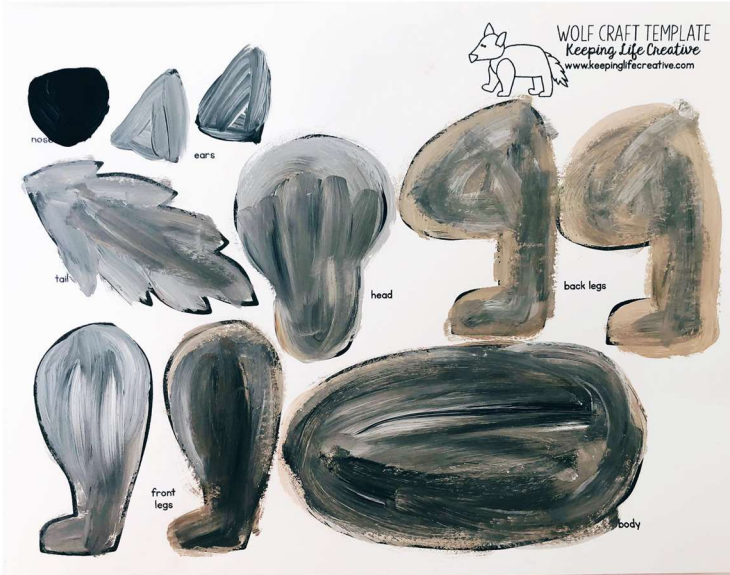

Wolf CRAFT TEMPLATE

Create a simple art piece with this fun template!

1. Paint or color template. 2. Cut apart template pieces.

3. Assemble with glue. 4. Add eyes with marker.

nose

ears

tail

head

back legs

front legs

body